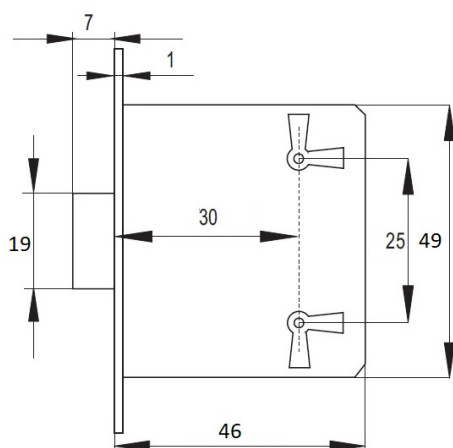

PRODUCT SHEET

Description:

Mortise Lock, 30mm Backset, L/D/R, No Key, Oval Brass Front Plate, Steel Body, Simple Euro-bit Closing

Item number:

14.06.035-1

Units	Box	Carton	HS Code	Barcode
Pcs.	100	200	8301300000	 5704866441537